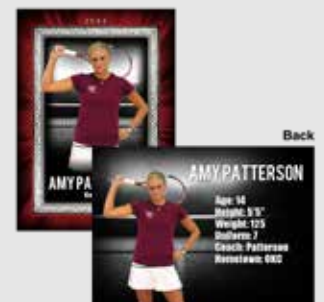

Trader Cards (8)

CORE ID: GF822